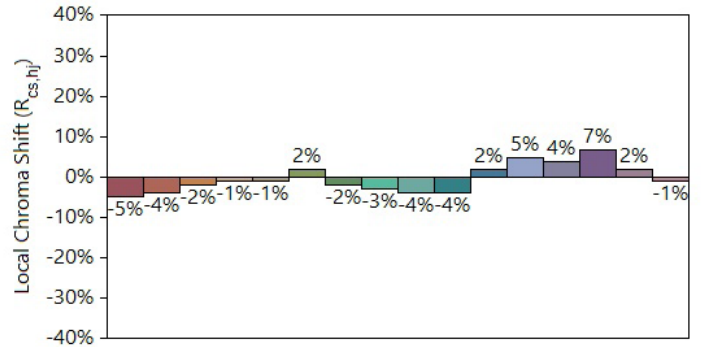

IES TM-30-18 Color Rendition Report

Source: ELA-10659-S

Manufacturer: ELA

Date: Wednesday August 25 11:30:33 2021

Model: OmniPOD Multiple models (see notes)

Notes: EL-OMN-2109-xxx EL-OMNA-2109-xxx EL-OMN-2195-xxx

x 0.3898
y 0.3875
u' 0.2269
v' 0.5076

CIE 13.3-1995
(CRI)
R_a 90
R_g 58

Colors are for visual orientation purposes only.