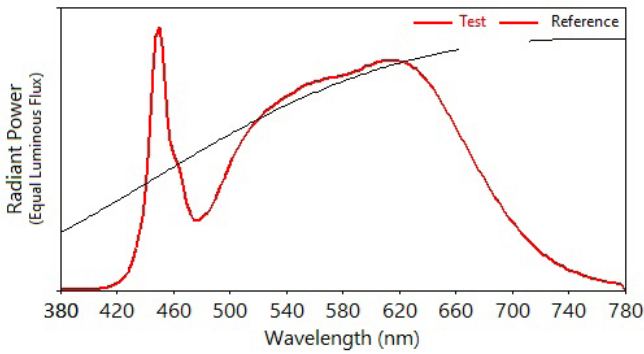

IES TM-30-18 Color Rendition Report

Source: ELA-10659-S

Manufacturer: ELA

Date: Wednesday August 25 11:30:33 2021

Model: OmniPOD Multiple models (see notes)

Notes: EL-OMN-2109-xxx EL-OMNA-2109-xxx EL-OMN-2195-xxx

x 0.3898
y 0.3875
u' 0.2269
v' 0.5076

CIE 13.3-1995
(CRI)
R_a 90
R_g 58

Colors are for visual orientation purposes only.