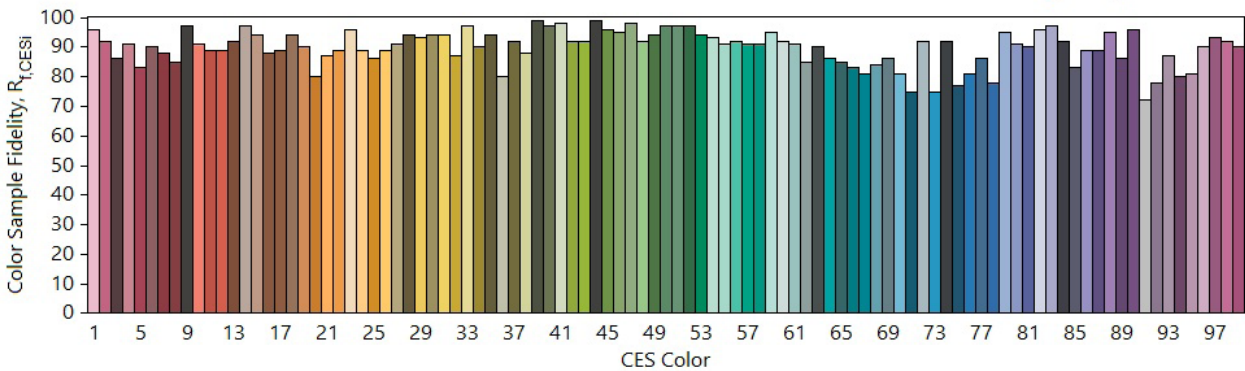

IES TM-30-18 Color Rendition Report

Source: ELA-10659-S

Manufacturer: ELA

Date: Wednesday August 25 11:30:33 2021

Model: OmniPOD Multiple models (see notes)

Notes: EL-OMN-2109-xxx EL-OMNA-2109-xxx EL-OMN-2195-xxx

x 0.3898
y 0.3875
u' 0.2269
v' 0.5076

CIE 13.3-1995
(CRI)
R_a 90
R_g 58

Colors are for visual orientation purposes only.