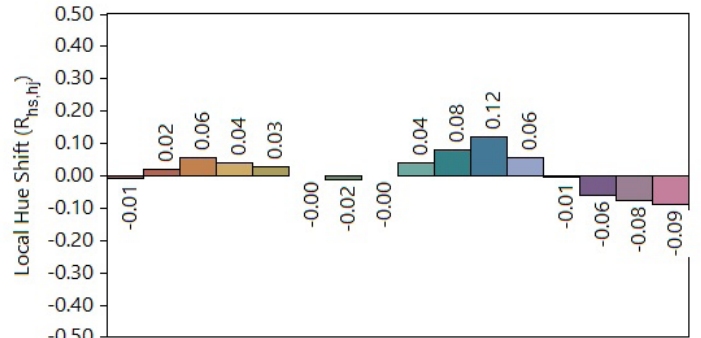

IES TM-30-18 Color Rendition Report

Source: ELA-10659-S

Manufacturer: ELA

Date: Wednesday August 25 11:30:33 2021

Model: OmniPOD Multiple models (see notes)

Notes: EL-OMN-2109-xxx EL-OMNA-2109-xxx EL-OMN-2195-xxx

x 0.3898
y 0.3875
u' 0.2269
v' 0.5076

CIE 13.3-1995
(CRI)
R_a 90
R_g 58

Colors are for visual orientation purposes only.