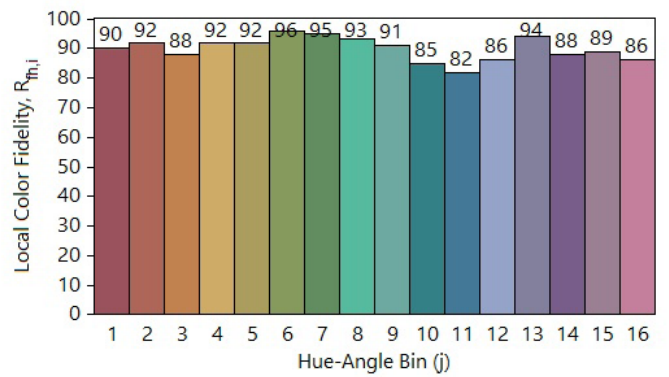

IES TM-30-18 Color Rendition Report

Source: ELA-10659-S

Manufacturer: ELA

Date: Wednesday August 25 11:30:33 2021

Model: OmniPOD Multiple models (see notes)

Notes: EL-OMN-2109-xxx EL-OMNA-2109-xxx EL-OMN-2195-xxx

x 0.3898
y 0.3875
u' 0.2269
v' 0.5076

CIE 13.3-1995
(CRI)
R_a 90
R_g 58

Colors are for visual orientation purposes only.