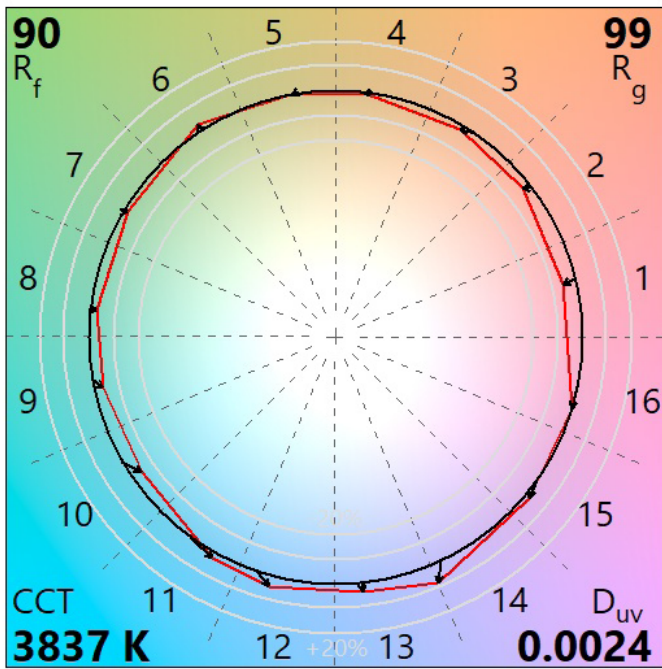

IES TM-30-18 Color Rendition Report

Source: ELA-10659-S

Manufacturer: ELA

Date: Wednesday August 25 11:30:33 2021

Model: OmniPOD Multiple models (see notes)

Notes: EL-OMN-2109-xxx EL-OMNA-2109-xxx EL-OMN-2195-xxx

x 0.3898
y 0.3875
u' 0.2269
v' 0.5076

CIE 13.3-1995
(CRI)
R_a 90
R_g 58

Colors are for visual orientation purposes only.