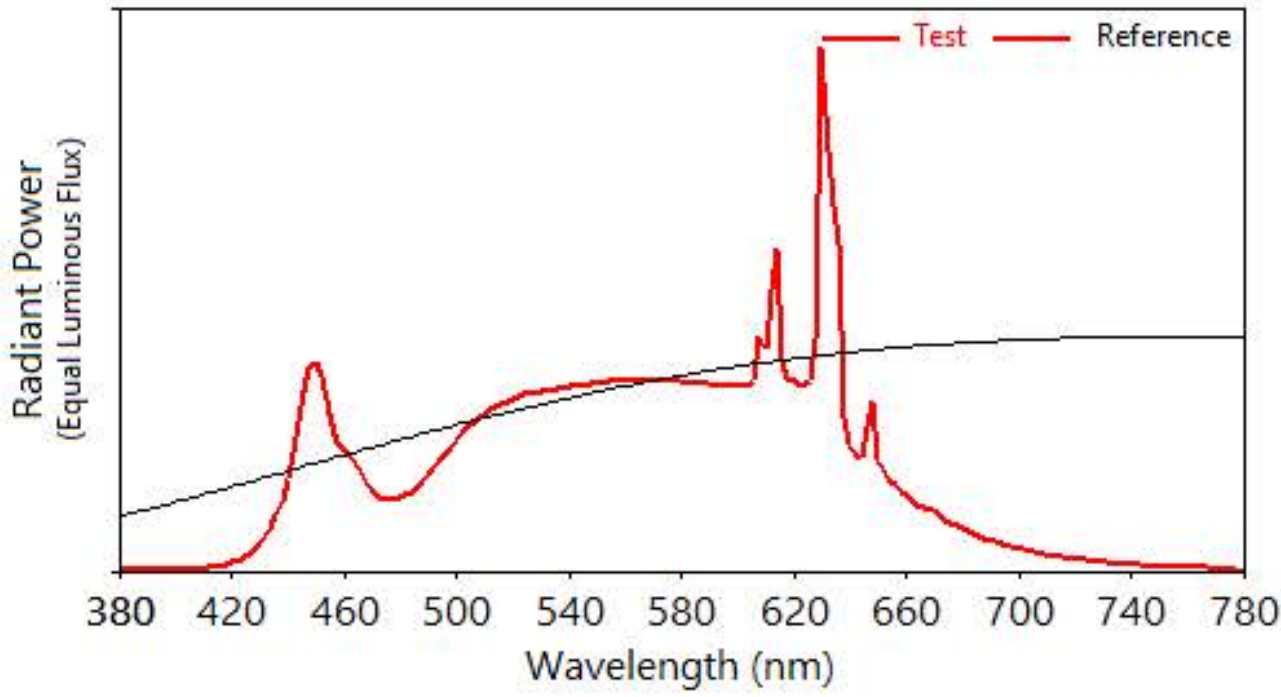

IES TM-30-18 Color Rendition Report

Source: ELA-10603-S-D.csv

Manufacturer: ELA

Date: Monday June 07 14:13:35 2021

Model: EL-CLA-3151-xxx

Notes: CLARICO DOWN ET 34W 5500LM 940 600X600 variants

x 0.3913
y 0.3938
u' 0.2254
v' 0.5105