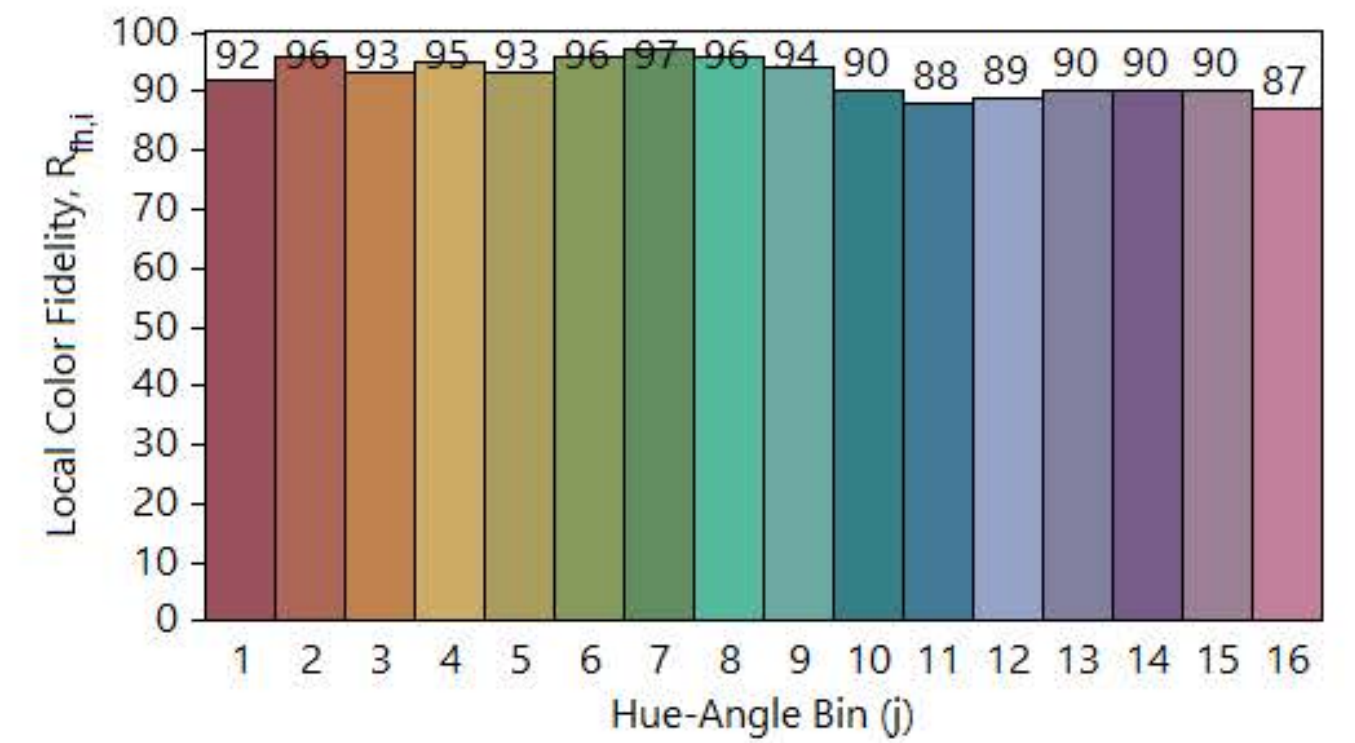

IES TM-30-18 Color Rendition Report

Source: ELA-10603-S-D.csv

Manufacturer: ELA

Date: Monday June 07 14:13:35 2021

Model: EL-CLA-3151-xxx

Notes: CLARICO DOWN ET 34W 5500LM 940 600X600 variants

x 0.3913
y 0.3938
u' 0.2254
v' 0.5105

CIE 13.3-1995
(CRI)
Ra 94
Rg 72

Colors are for visual orientation purposes only.