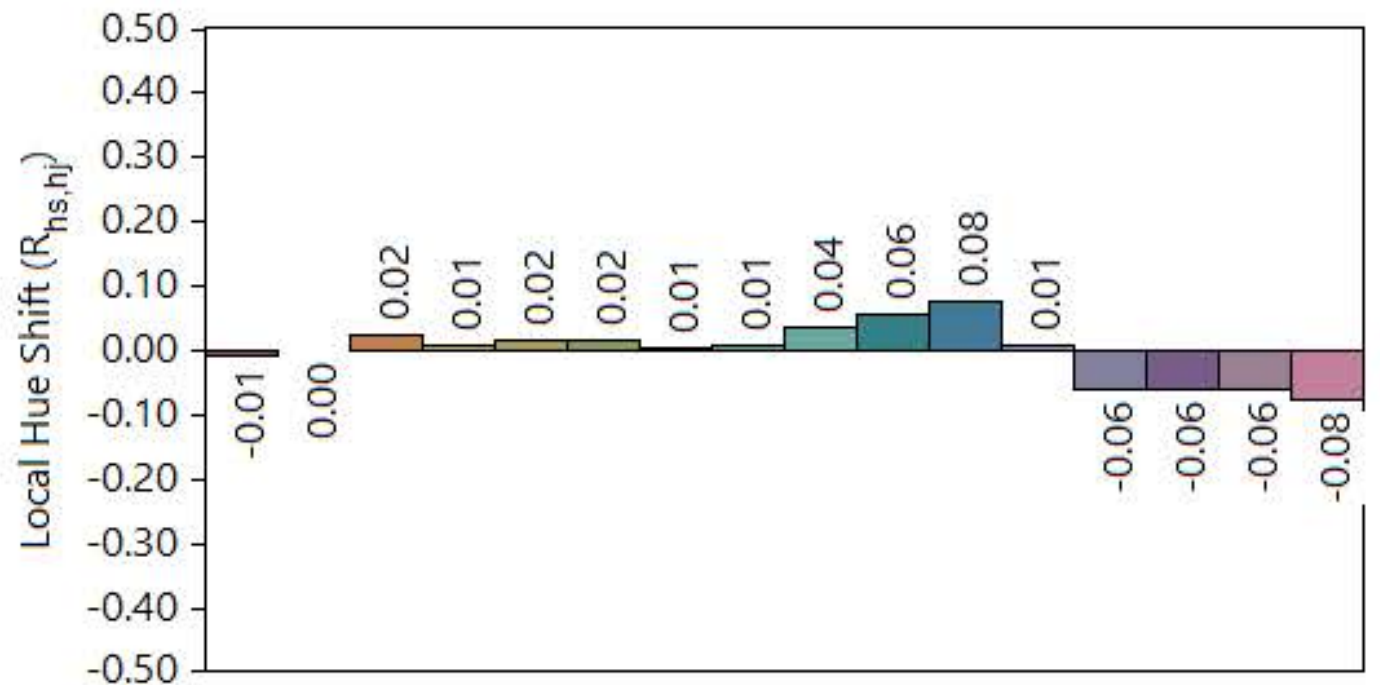

IES TM-30-18 Color Rendition Report

Source: ELA-10603-S-D.csv

Manufacturer: ELA

Date: Monday June 07 14:13:35 2021

Model: EL-CLA-3151-xxx

Notes: CLARICO DOWN ET 34W 5500LM 940 600X600 variants

x 0.3913
y 0.3938
u' 0.2254
v' 0.5105