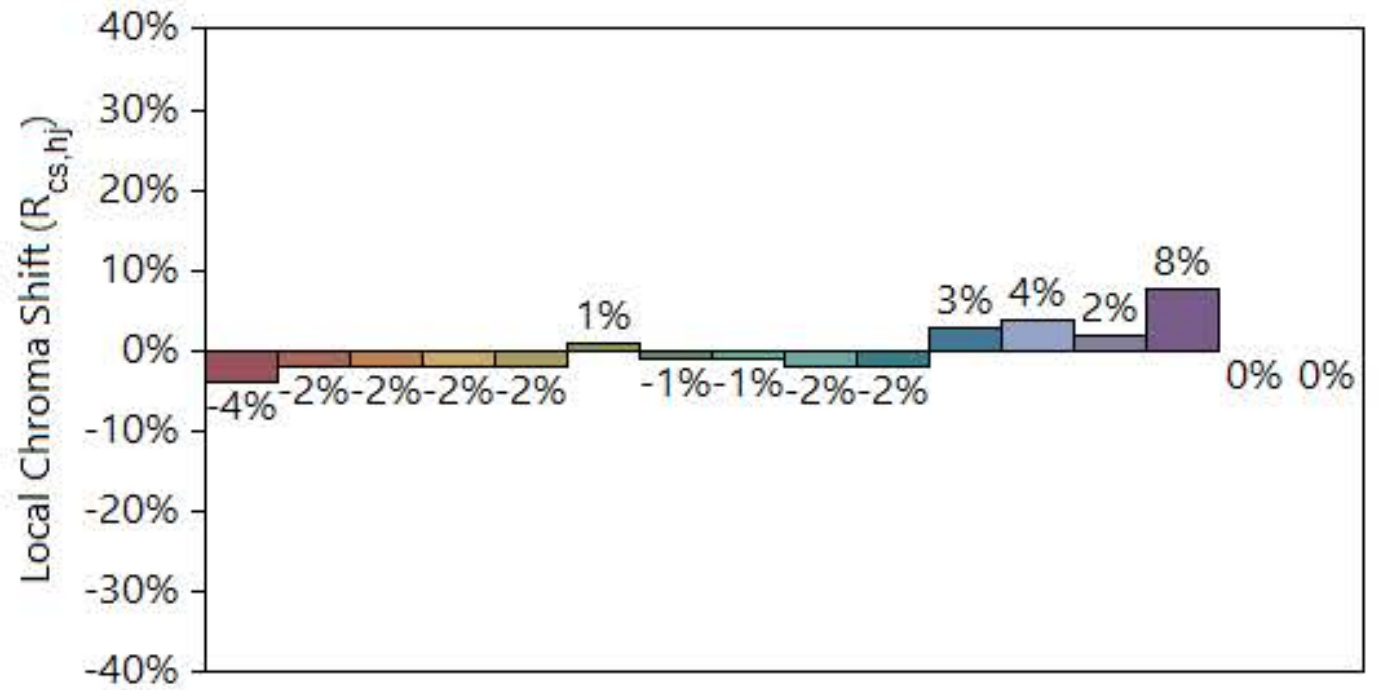

IES TM-30-18 Color Rendition Report

Source: ELA-10603-S-D.csv

Manufacturer: ELA

Date: Monday June 07 14:13:35 2021

Model: EL-CLA-3151-xxx

Notes: CLARICO DOWN ET 34W 5500LM 940 600X600 variants

x 0.3913
y 0.3938
u' 0.2254
v' 0.5105

CIE 13.3-1995
(CRI)
Ra 94
Rg 72

Colors are for visual orientation purposes only.