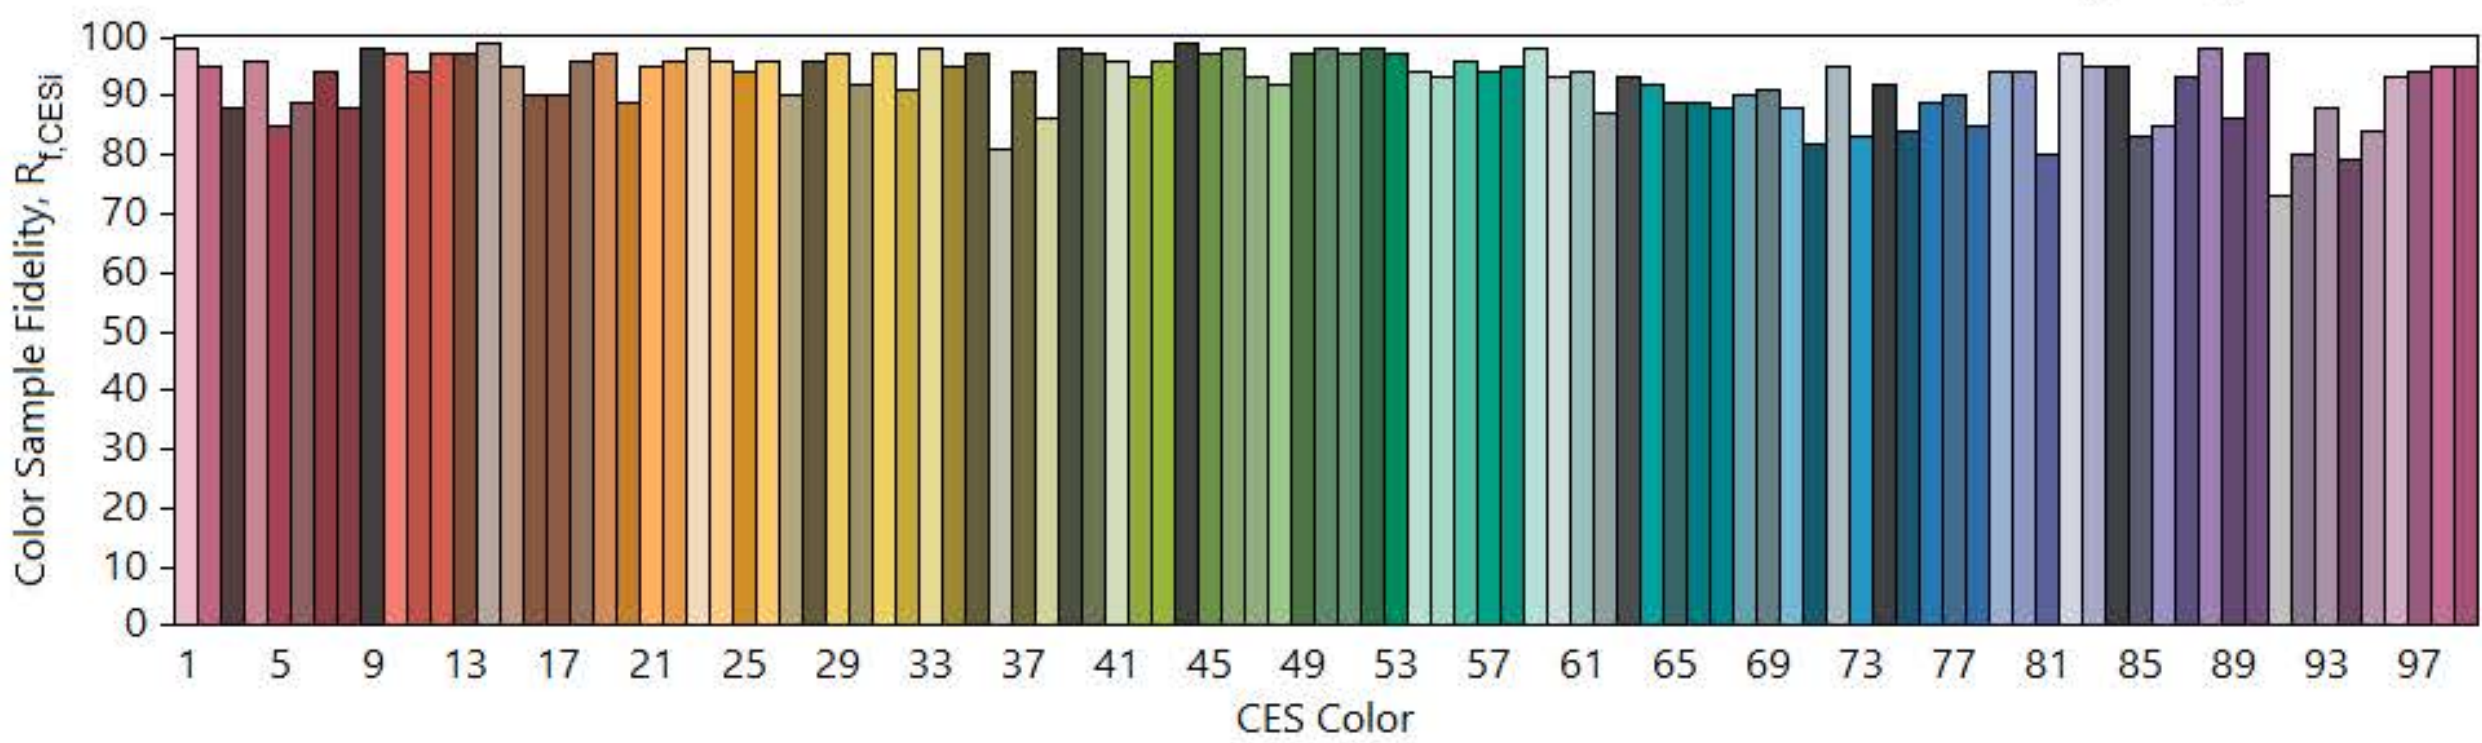

IES TM-30-18 Color Rendition Report

Source: ELA-10603-S-D.csv

Manufacturer: ELA

Date: Monday June 07 14:13:35 2021

Model: EL-CLA-3151-xxx

Notes: CLARICO DOWN ET 34W 5500LM 940 600X600 variants

x 0.3913
y 0.3938
u' 0.2254
v' 0.5105

CIE 13.3-1995
(CRI)
Ra 94
Rg 72

Colors are for visual orientation purposes only.