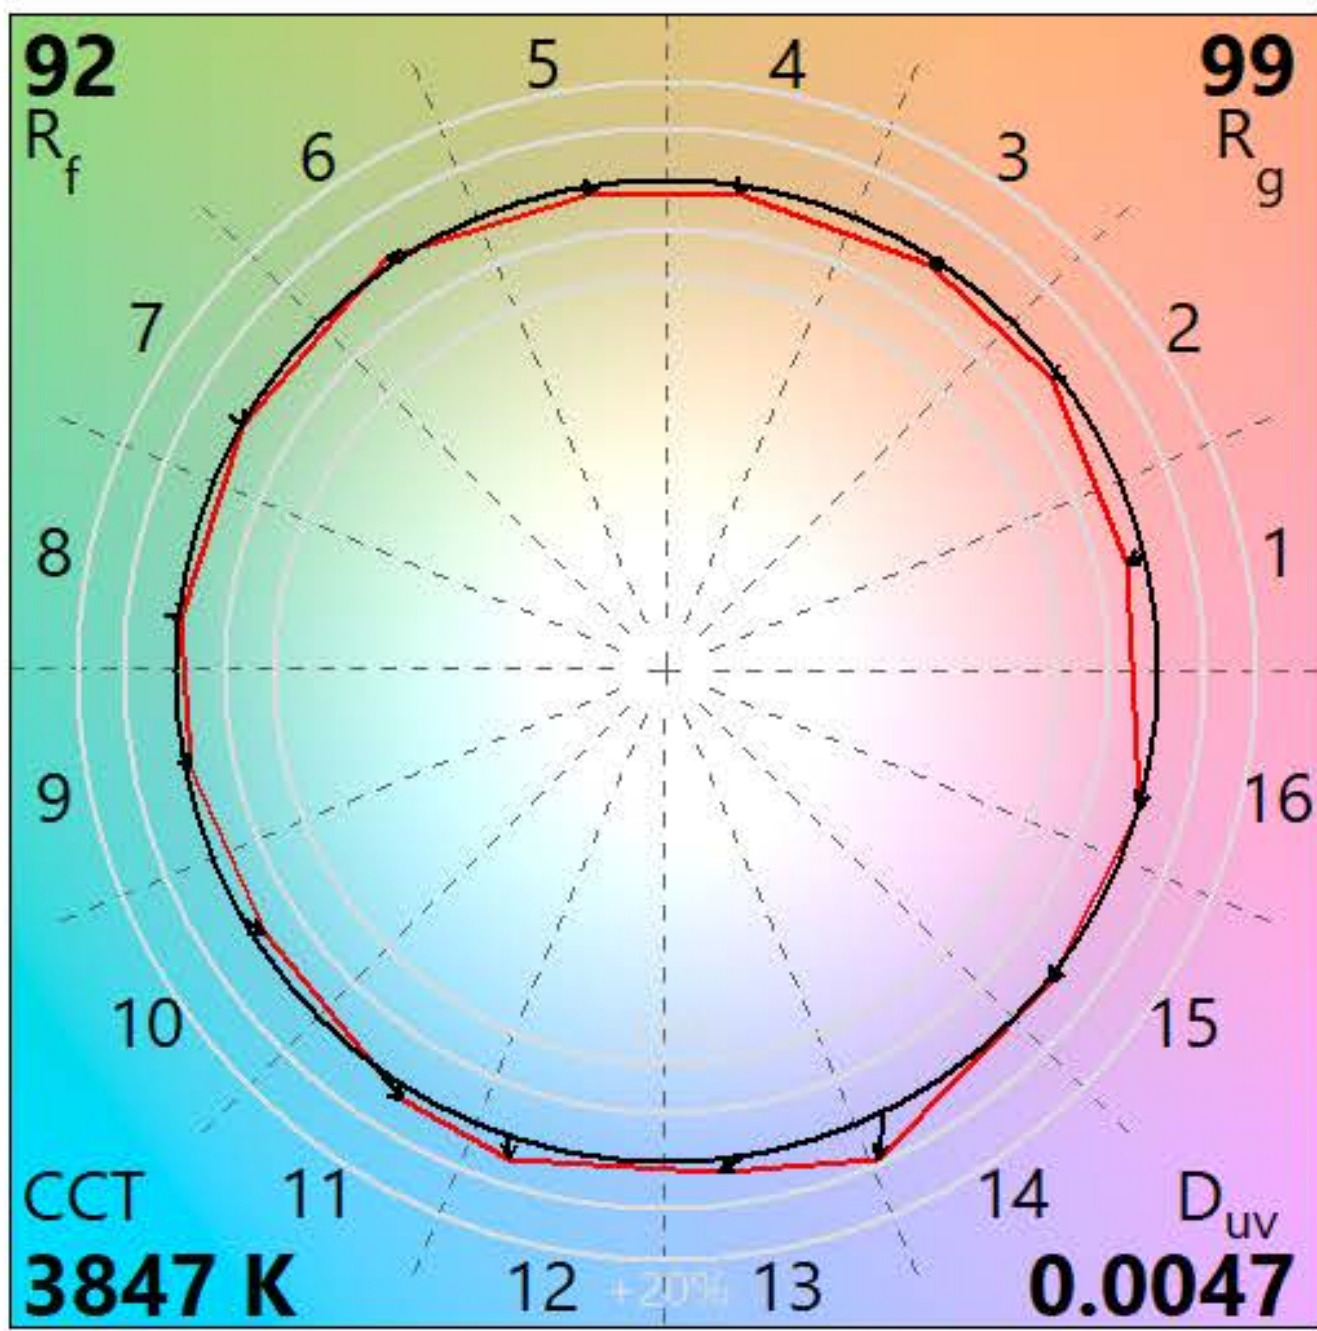

IES TM-30-18 Color Rendition Report

Source: ELA-10603-S-D.csv

Manufacturer: ELA

Date: Monday June 07 14:13:35 2021

Model: EL-CLA-3151-xxx

Notes: CLARICO DOWN ET 34W 5500LM 940 600X600 variants

x 0.3913
y 0.3938
u' 0.2254
v' 0.5105

CIE 13.3-1995
(CRI)
Ra 94
Rg 72

Colors are for visual orientation purposes only.