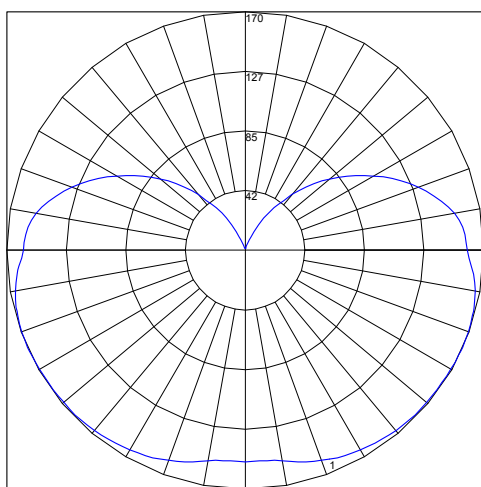

thinlite

slim line luminaire

dimensions & photometrics

Thinlite 1x21W

description

Thinlite is a slim line luminaire with a highly efficient T5 fluorescent lamp.

It is suitable for any built-in areas which can hide the luminaire and allow the task or display areas to be illuminated.