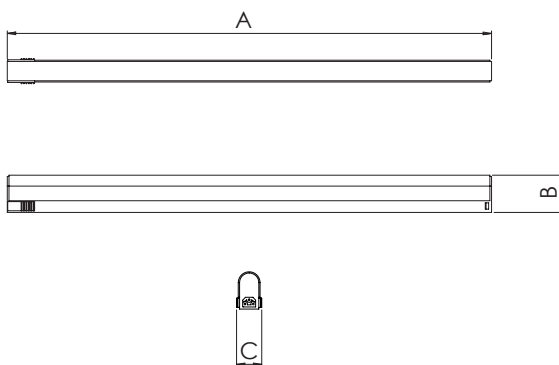

FG-19787-AV	1x14W T5	578	42.7	30
FG-19788-AV	1x21W T5	878	42.7	30
FG-19789-AV	1x28W T5	1178	42.7	30
FG-19790-AV	1x35W T5	1478	42.7	30

ACCESSORIES

FG-96830-AV	Powercord 1800mm (6ft)
FG-96831-AV	Connecting cable 150mm SM2 (straight) type available
FG-96832-AV	Connecting cable 300mm SM2 (straight) type available
FG-96832-06-AV	Connecting cable 600mm SM2 (straight) type available
FG-96832-12-AV	Connecting cable 1200mm SM2 (straight) type available
FG-96832-18-AV	Connecting cable 1800mm SM2 (straight) type available
FG-96834-AV	Plastic diffuser 14W
FG-96835-AV	Plastic diffuser 21W
FG-96836-AV	Plastic diffuser 28W
FG-96837-AV	Plastic diffuser 35W

thinlite

slim line luminaire

dimensions & photometrics

Thinlite 1x21W

description

Thinlite is a slim line luminaire with a highly efficient T5 fluorescent lamp.

It is suitable for any built-in areas which can hide the luminaire and allow the task or display areas to be illuminated.